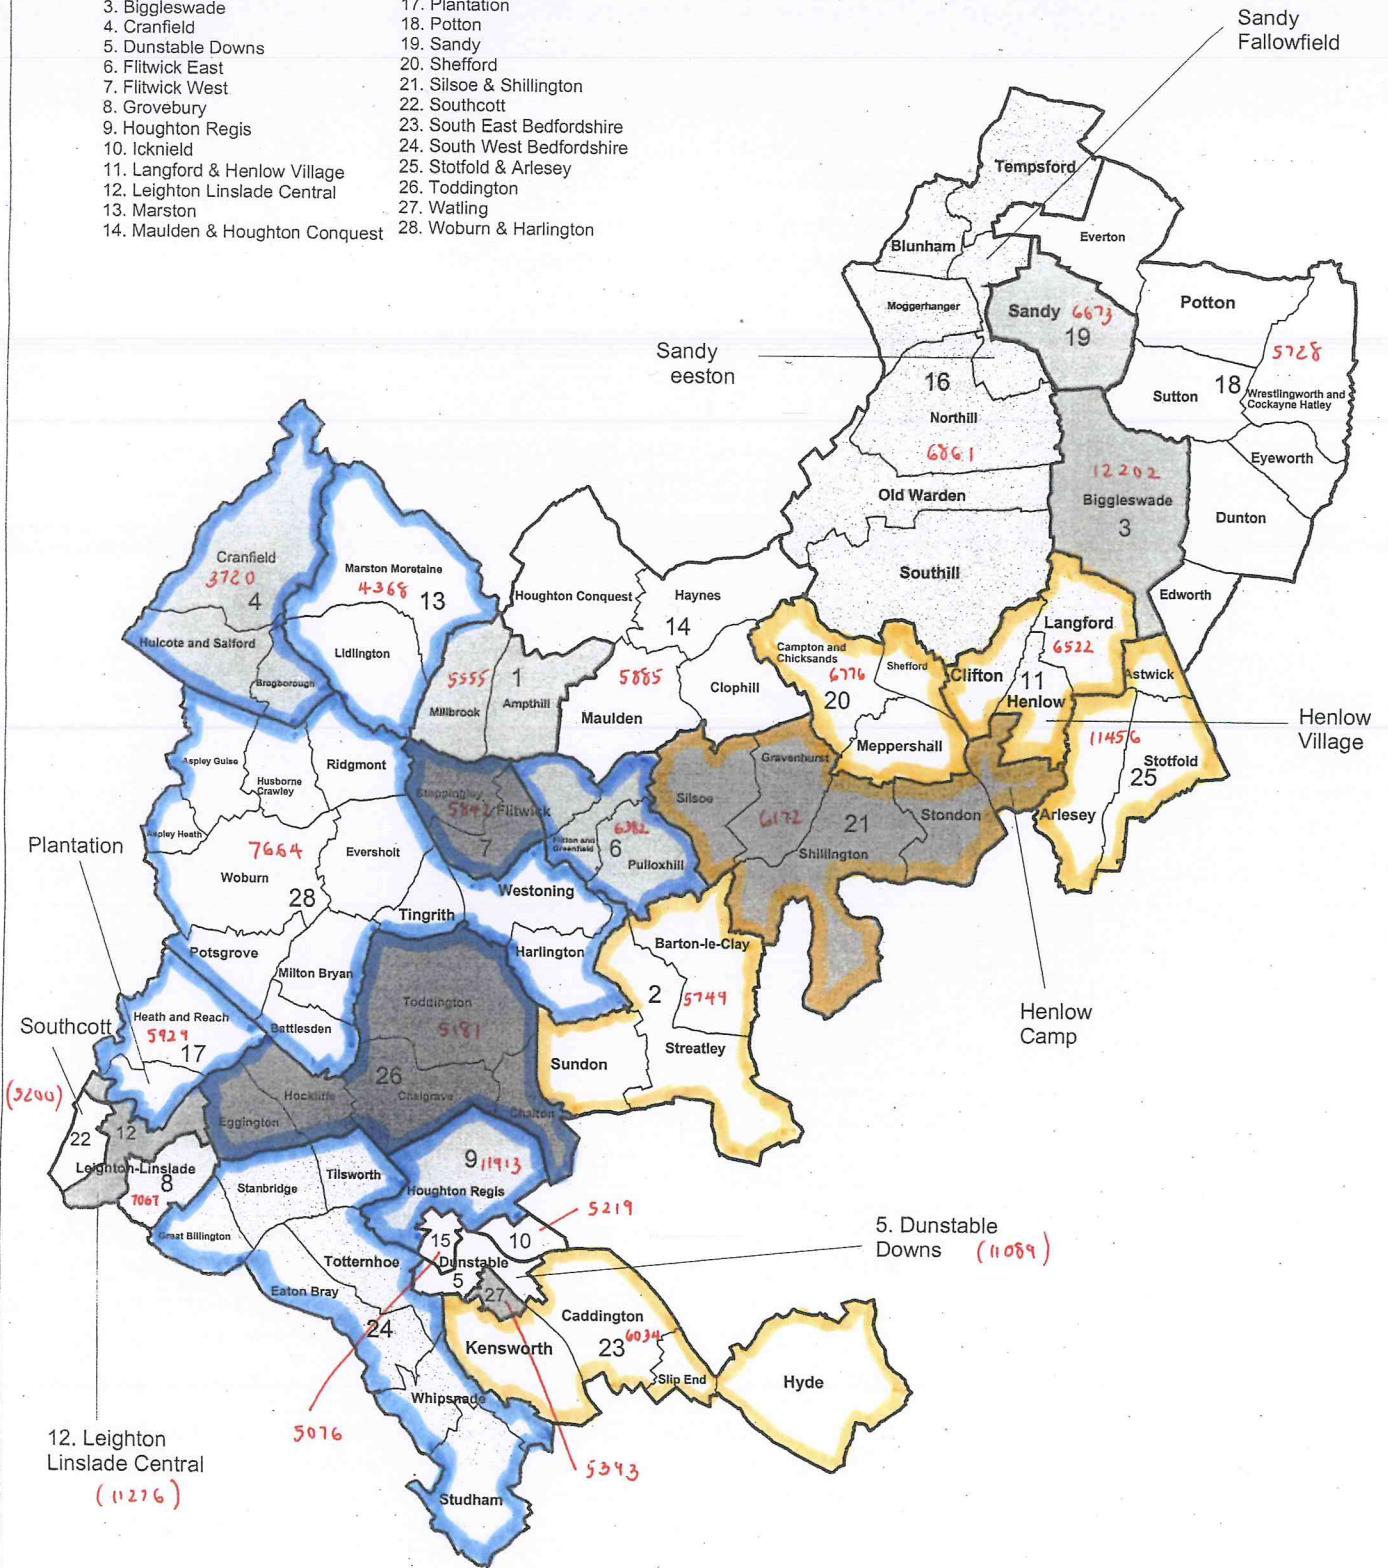

APPENDIX B

Key to wards:

- 1. Ampthill
- 2. Barton
- 3. Biggleswade
- 4. Cranfield
- 5. Dunstable Downs
- 6. Flitwick East
- 7. Flitwick West
- 8. Grovebury
- 9. Houghton Regis
- 10. Icknield
- 11. Langford & Henlow Village
- 12. Leighton Linslade Central
- 13. Marston
- 14. Maulden & Houghton Conquest
- 15. Northfields
- 16. Northhill & Blunham
- 17. Plantation
- 18. Potton
- 19. Sandy
- 20. Shefford
- 21. Silsoe & Shillington
- 22. Southcott
- 23. South East Bedfordshire
- 24. South West Bedfordshire
- 25. Stotfold & Arlesey
- 26. Toddington
- 27. Watling
- 28. Woburn & Harlington

Date: 05 June 2008
Scale: 1:150000

Central Bedfordshire Wards

This map is reproduced from Ordnance Survey material with the permission of Ordnance Survey on behalf of the Controller of Her Majesty's Stationery Office © Crown copyright. Unauthorised reproduction infringes Crown copyright and may lead to prosecution or civil proceedings. Mid Bedfordshire District Council. 100019740. 2008.